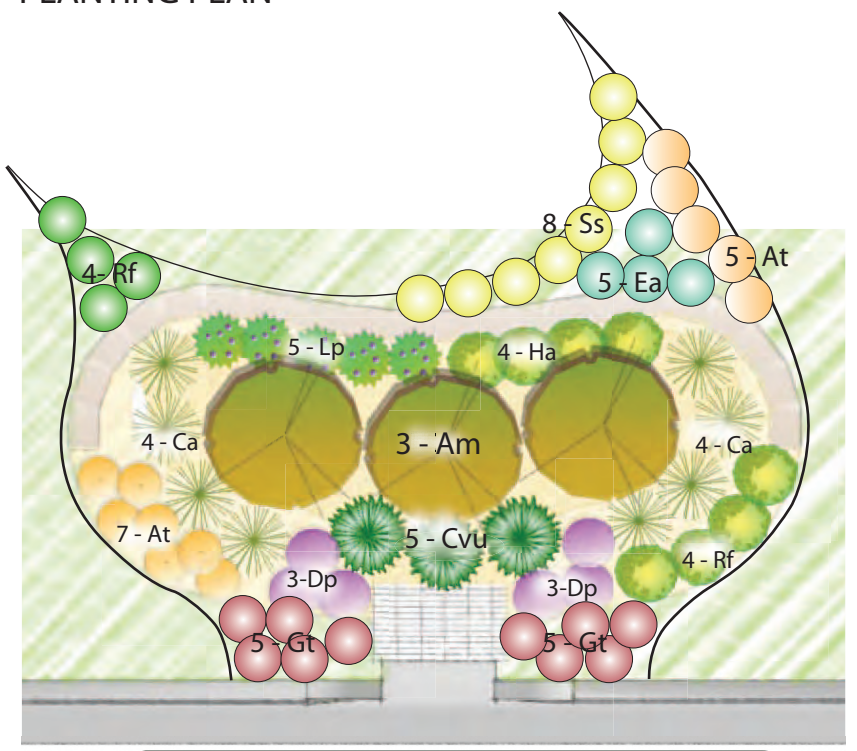

GRADING PLAN (SEE 'SECTION A' ON SHEET 3 FOR TYPICAL RAIN GARDEN WITH WALL)

PLANTING PLAN

Mixed Shrub/Flower Garden

Plant Key

SYM	QTY	COMMON NAME	SCIENTIFIC NAME
Am	3	BLACK CHOKEBERRY	<i>Aronia melanocarpa</i>
At	12	BUTTERFLY MILKWEED	<i>Asclepias tuberosa</i>
Ca	8	KARL FOERSTER GRASS	<i>Calamagrostis acutifolia</i>
Cvu	5	FOX SEDGE	<i>Carex vulpinoidea</i>
Dp	6	PURPLE PRAIRIE CLOVER	<i>Dalea purpurea</i>
Ea	5	PALE PURPLE CONEFLOWER	<i>Echinacea angustifolia</i>
Gt	10	PRAIRIE SMOKE	<i>Geum triflorum</i>
Ha	4	SNEEZEWEED	<i>Helenium autumnale</i>
Lp	5	PRAIRIE BLAZINGSTAR	<i>Liatris pycnostachya</i>
Rf	8	GOLDSTRUM BLACK-EYED SUSAN	<i>Rudbeckia fulgida</i>
Ss	8	LITTLE BLUESTEM	<i>Schizachyrium scoparium</i>